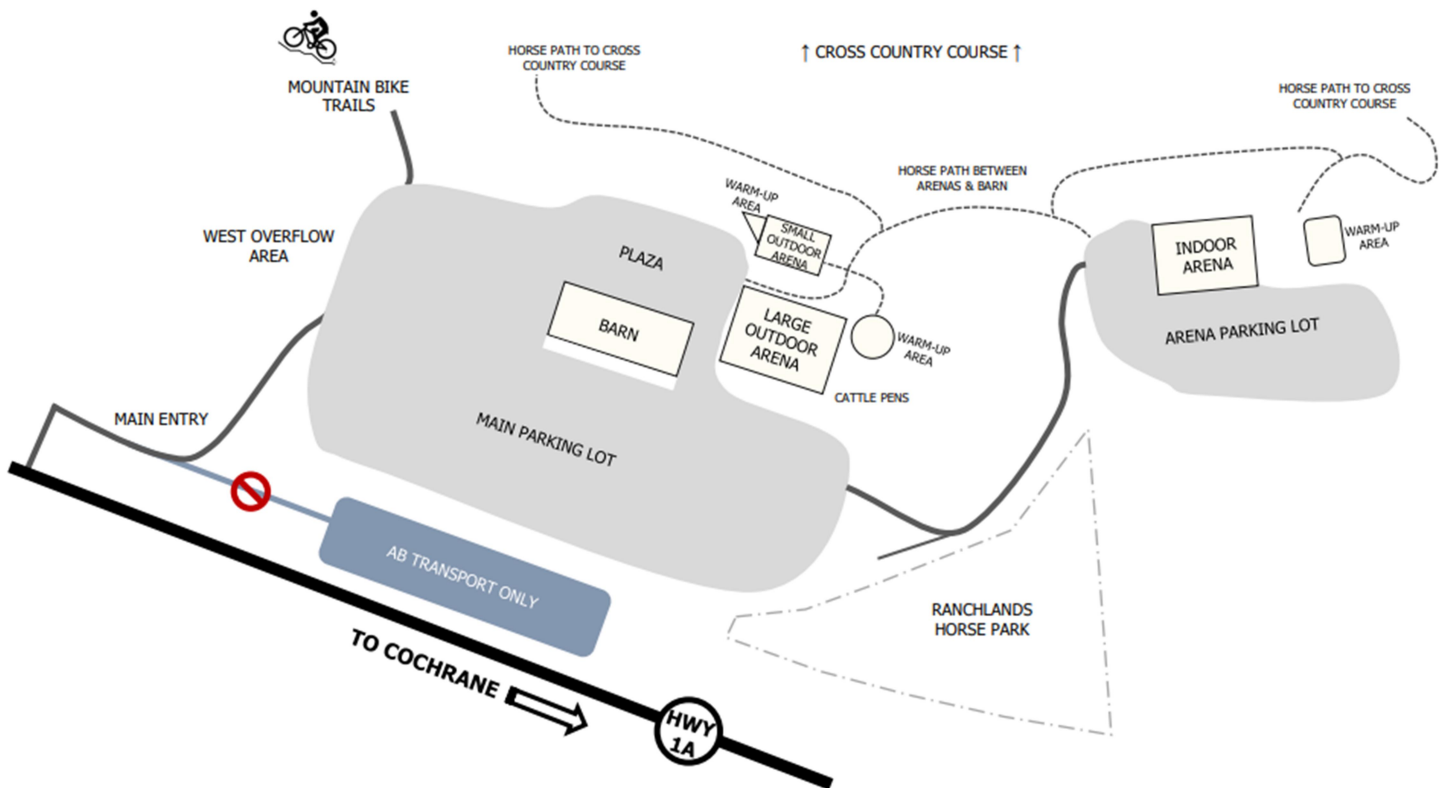

## SOUTH GROUNDS MAP

### DIRECTIONS:

The entrance to the South Grounds is located on Hwy 1A west of the Hwy 22 junction.

**PLEASE ONLY PARK NEAR THE BARN WHILE UNLOADING. IF YOU HAVE AN RV SPOT WITH POWER, YOU MAY PARK IN THE PLAZA AREA, OTHERWISE, PLEASE USE THE MAIN PARKING LOT.**

**HAUL-IN COMPETITORS: PLEASE USE THE MAIN PARKING LOT.**